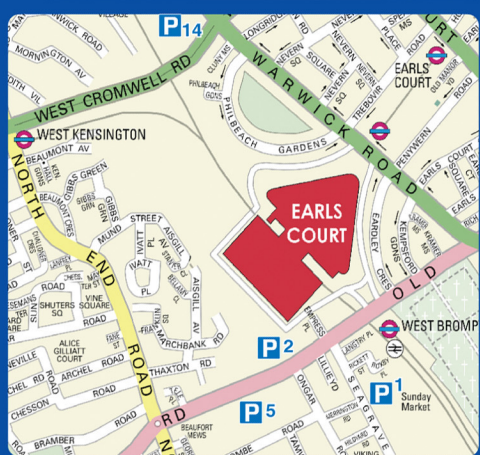

How to get here...

Key to Parking	
P1	Earls Court Seagrave Road
P2	Earls Court Red
P3	Olympia multi-storey
P4	Olympia Motorail Car Park
P5	Ibis London Earls Court
P6	Hammersmith Grove
P7	Kings Mall
P8	Kensington Hilton
P9	Royal Garden
P10	Young Street
P11	West 12 Shopping Centre
P12	Kensington Town Hall
P13	Hilton London Olympia
P14	Homebase Warwick Road
P15	Cophorne Tara Hotel
P16	Kensington Close
P17	Hammersmith Novotel
P18	Broadwood Terrace

How to get here

It's quicker and easier to travel to Earls Court via public transport

Underground

Earls Court (Piccadilly & District Lines) and West Brompton (District Line) are less than a minute's walk from the venue

Bus

Warwick Road
4, 328, C1, C3, N31
Lillie Road
190, 74, 430
London Transport
information: 020 7222 1234

Rail

West Brompton (for Earls Court) mainline station provides direct services to Clapham Junction, Gatwick Airport, Brighton & Watford Junction
Rail Information: 08457 48 49 50